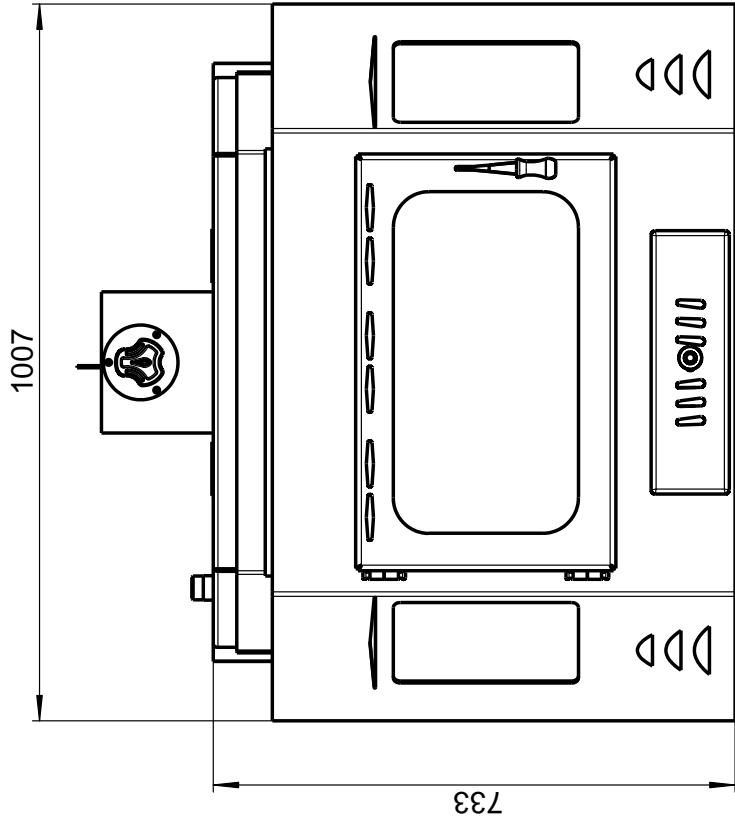

FIREBOX PRITY AW16

OPENING OF THE FIREBOX - 480x260
DIMENSIONS OF THE FIREBOX - 880x550x370