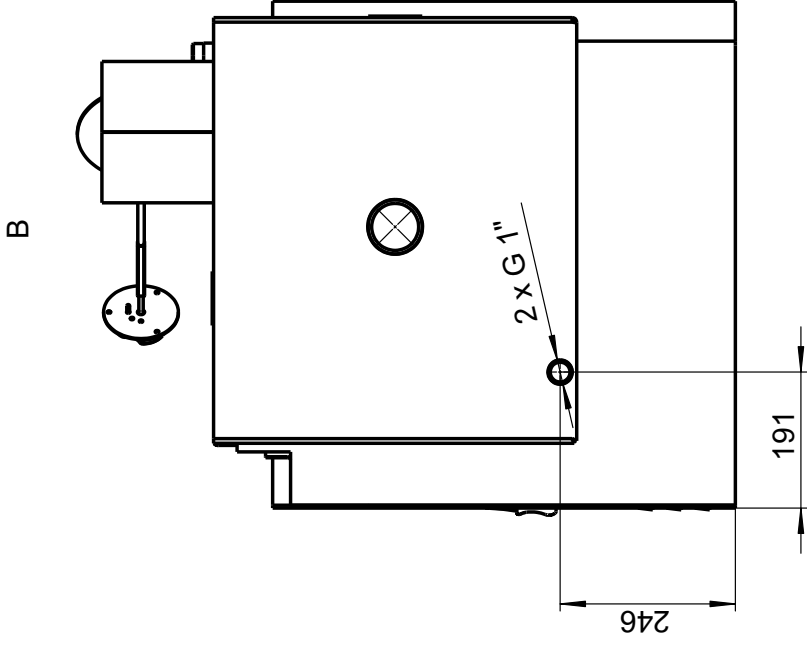

FIREBOX PRITY AW16

OPENING OF THE FIREBOX - 480x260
DIMENSIONS OF THE FIREBOX - 880x550x370