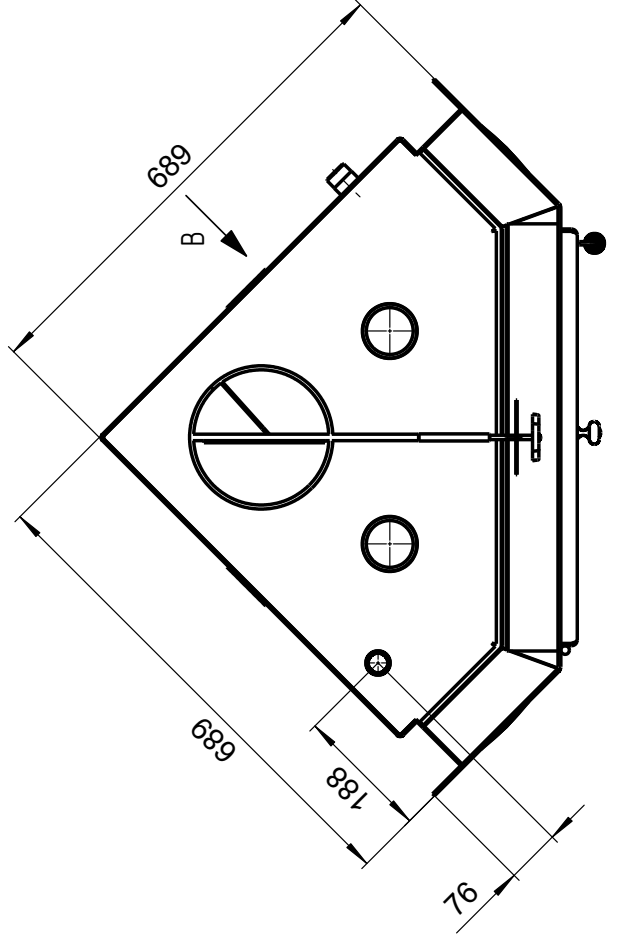

FIREBOX PRITY AW16

OPENING OF THE FIREBOX - 480x260
DIMENSIONS OF THE FIREBOX - 880x550x370